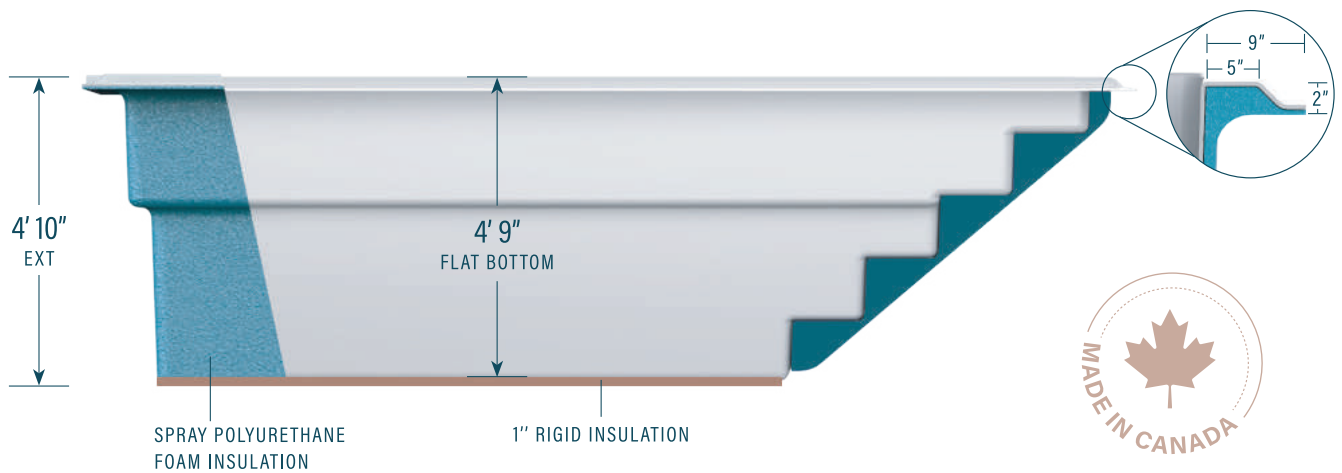

moVa

CONTEMPORARY POOLS

8' x 16'

CAPACITY
2 903 gallons US
10 990 litres

SHELL WEIGHT
447 kg | 985 lbs

LEGEND

SKIMMER	SIDE BOTTOM DRAIN (D)	WATER RETURN	LED LIGHT	WISPY GREY	RIVER CLAY	MOONSTONE	PARADISE SAND
				CLOUD WHITE	STONE GREY	MIDNIGHT SKY	DEEP SEA BLUE