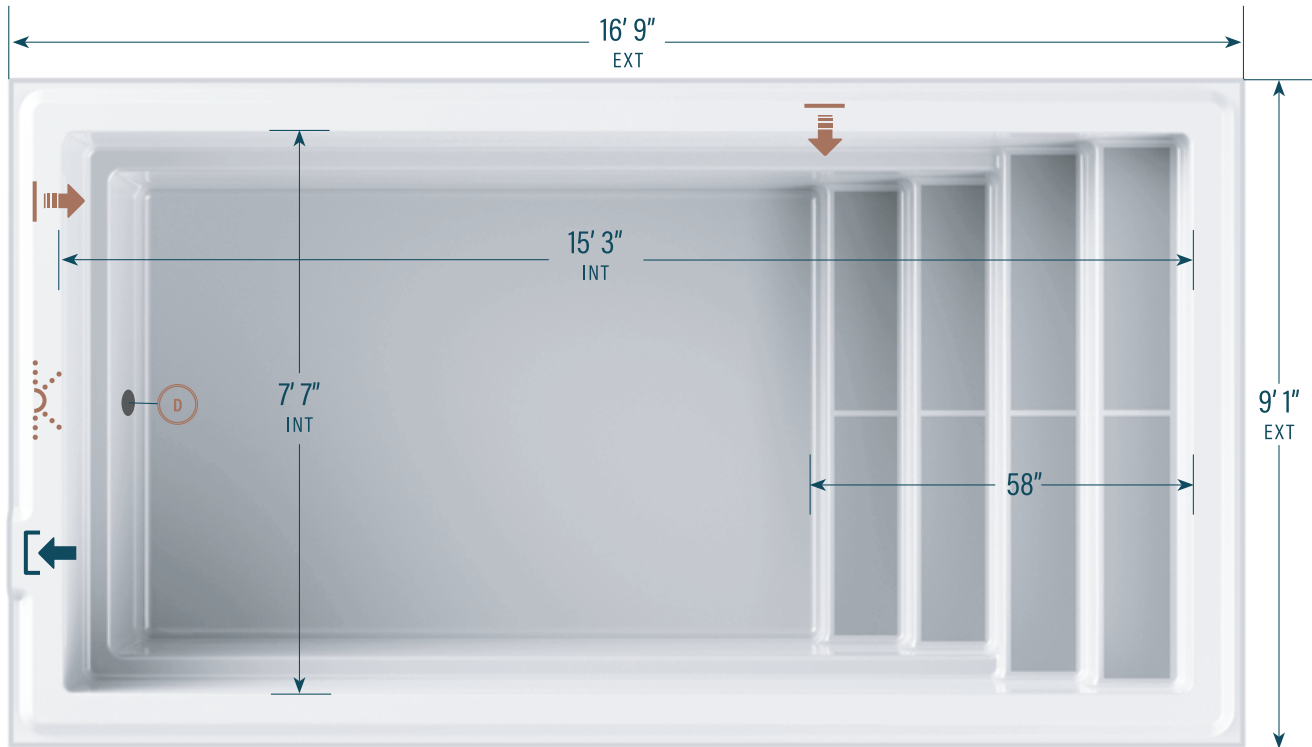

moVa

CONTEMPORARY POOLS

8' x 16'

CAPACITY
2 903 gallons US
10 990 litres

SHELL WEIGHT
447 kg | 985 lbs

LEGEND

SKIMMER	SIDE BOTTOM DRAIN (D)	WATER RETURN	LED LIGHT	WISPY GREY	RIVER CLAY	MOONSTONE	PARADISE SAND
				CLOUD WHITE	STONE GREY	MIDNIGHT SKY	DEEP SEA BLUE