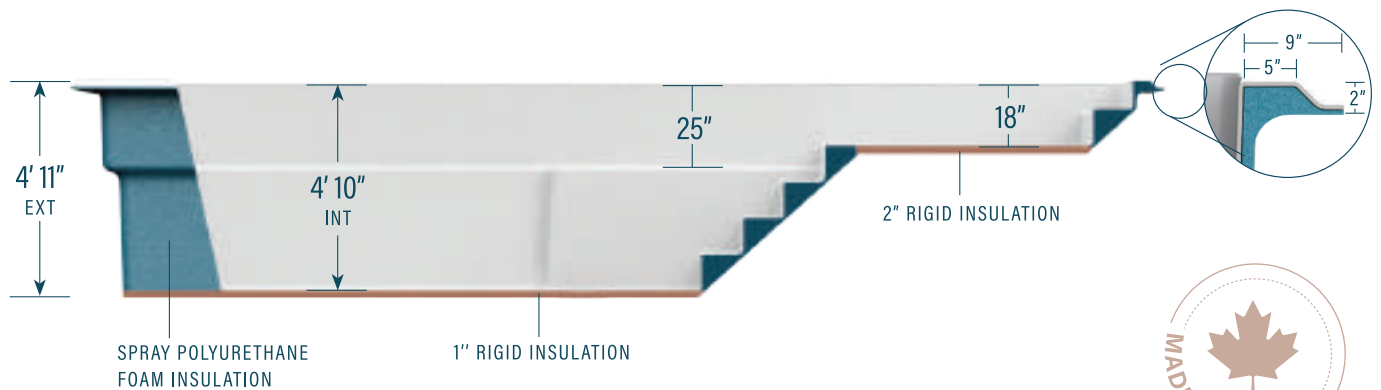

moval

CONTEMPORARY POOLS

12' x 25' with sun ledge

CAPACITY
5 770 US gallons
21 840 litres

SHELL WEIGHT
869 kg | 1 915 lbs

LEGEND

SKIMMER	→]	SIDE BOTTOM DRAIN	⊙	WATER RETURN	←]	LED LIGHT	⋈	WISPY GREY	RIVER CLAY	MOONSTONE	PARADISE SAND
								CLOUD WHITE	STONE GREY	MIDNIGHT SKY	DEEP SEA BLUE