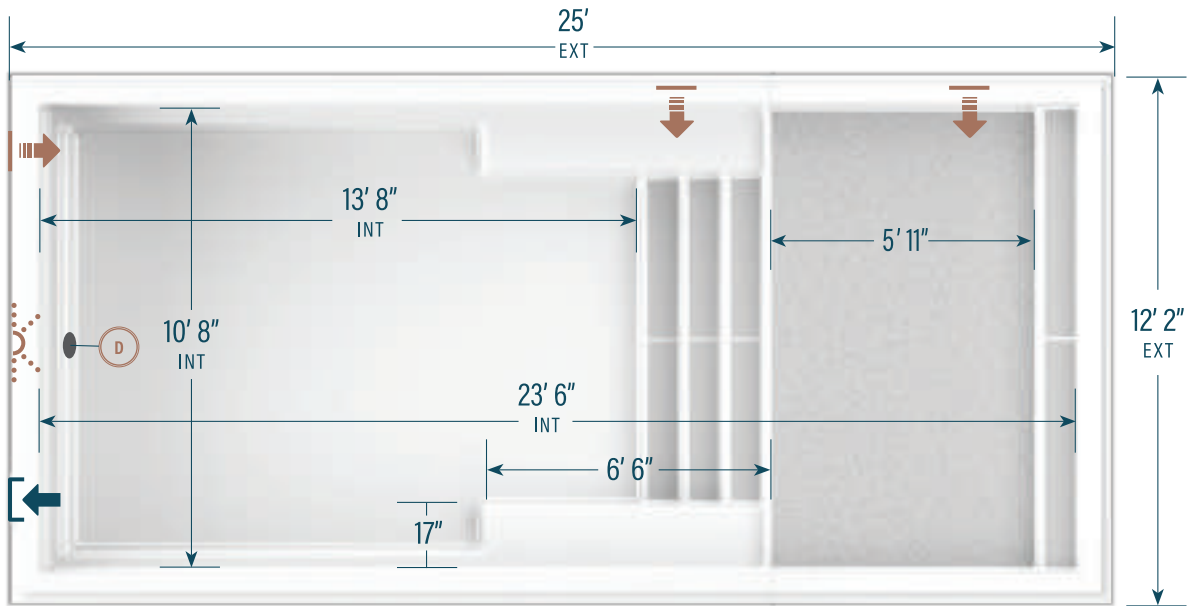

moval

CONTEMPORARY POOLS

12' x 25' with sun ledge

CAPACITY
5 770 US gallons
21 840 litres

SHELL WEIGHT
869 kg | 1 915 lbs

LEGEND

SKIMMER	→]	SIDE BOTTOM DRAIN	⊙	WATER RETURN	←]	LED LIGHT	⋈	WISPY GREY	RIVER CLAY	MOONSTONE	PARADISE SAND
								CLOUD WHITE	STONE GREY	MIDNIGHT SKY	DEEP SEA BLUE