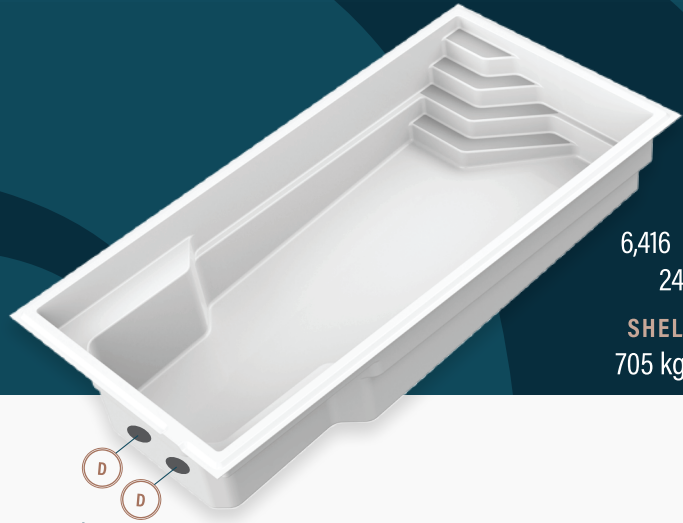

moVa

CONTEMPORARY POOLS

12' x 24' - slope

CAPACITY
6,416 US gallons
24,290 litres

SHELL WEIGHT
705 kg | 1,551 lbs

LEGEND

SKIMMER →]	SIDE BOTTOM DRAIN (D)	WATER RETURN ←]	LED LIGHT (dotted circle)	WISPY GREY	RIVER CLAY	MOONSTONE	PARADISE SAND
				CLOUD WHITE	STONE GREY	MIDNIGHT SKY	DEEP SEA BLUE