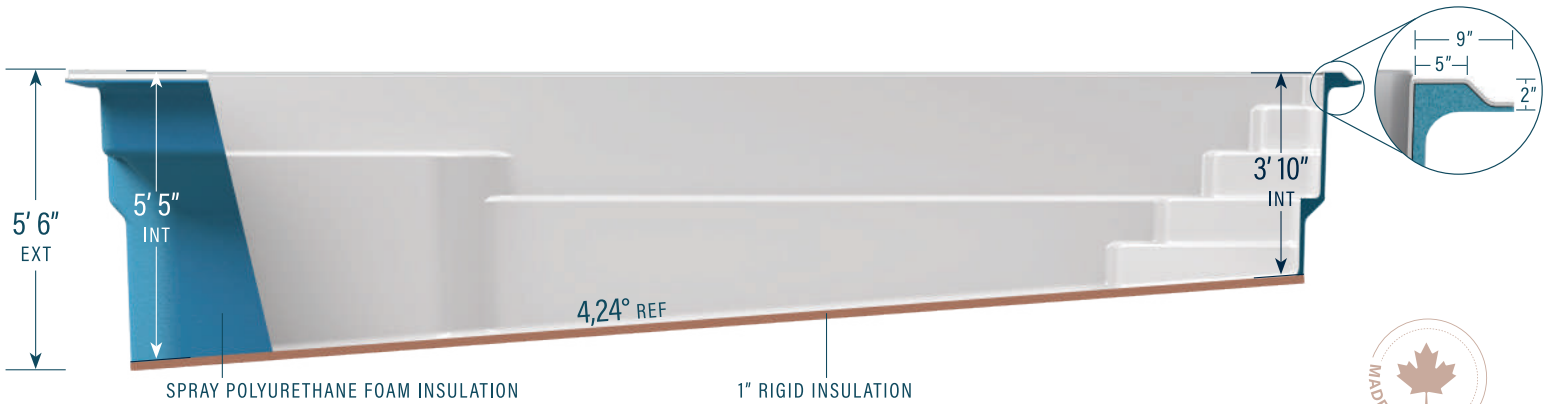

moVa

CONTEMPORARY POOLS

12' x 24' - slope

CAPACITY
6,416 US gallons
24,290 litres

SHELL WEIGHT
705 kg | 1,551 lbs

LEGEND

SKIMMER →]	SIDE BOTTOM DRAIN (D)	WATER RETURN ←]	LED LIGHT (dotted circle)	WISPY GREY	RIVER CLAY	MOONSTONE	PARADISE SAND
				CLOUD WHITE	STONE GREY	MIDNIGHT SKY	DEEP SEA BLUE

LED LIGHT OPTION
(Circle the desired LED lights)

1 2 3 4 5

The information in this document is provided for informational purposes only. Consult an authorized dealer and the MoVa Pools installation guide for product specifications and installation instructions before purchasing a pool. An installation that does not conform to the instructions may void your warranty.