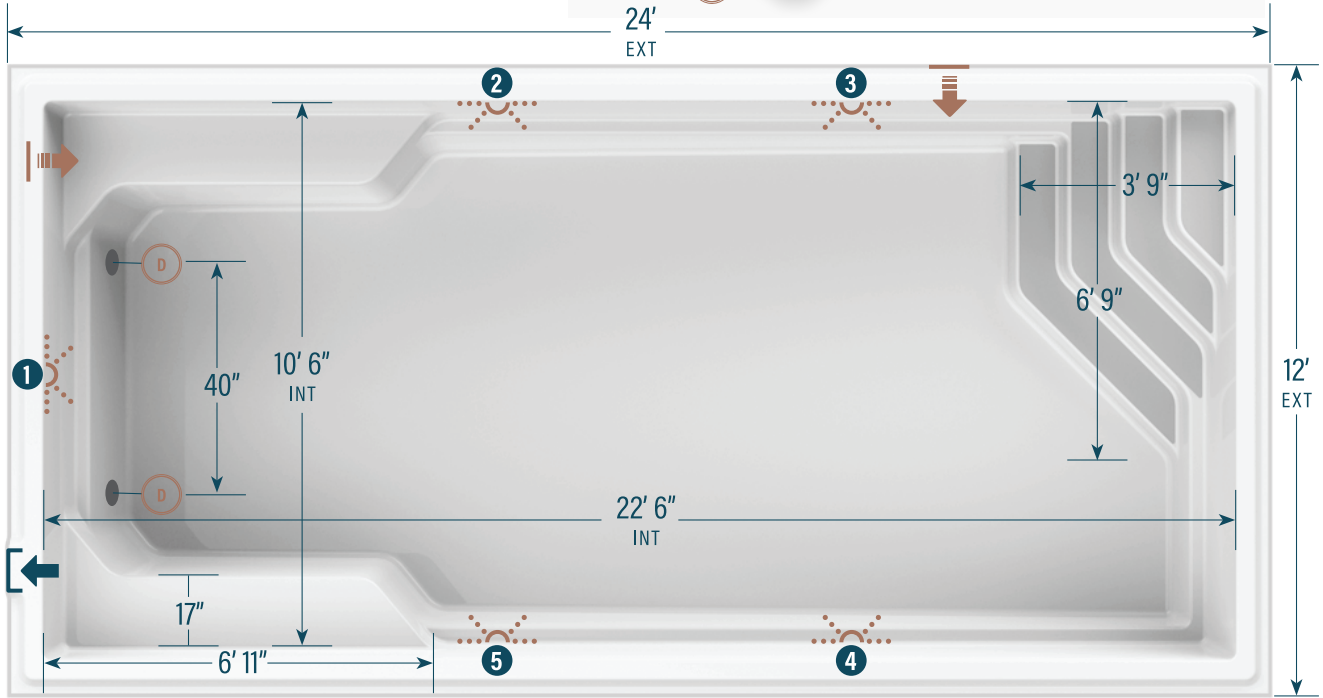

moVa

CONTEMPORARY POOLS

12' x 24' - slope

CAPACITY
6,416 US gallons
24,290 litres

SHELL WEIGHT
705 kg | 1,551 lbs

LEGEND

SKIMMER →]	SIDE BOTTOM DRAIN (D)	WATER RETURN ←]	LED LIGHT (dotted circle)	WISPY GREY	RIVER CLAY	MOONSTONE	PARADISE SAND
				CLOUD WHITE	STONE GREY	MIDNIGHT SKY	DEEP SEA BLUE

LED LIGHT OPTION
(Circle the desired LED lights)

1 2 3 4 5

The information in this document is provided for informational purposes only. Consult an authorized dealer and the MoVa Pools installation guide for product specifications and installation instructions before purchasing a pool. An installation that does not conform to the instructions may void your warranty.