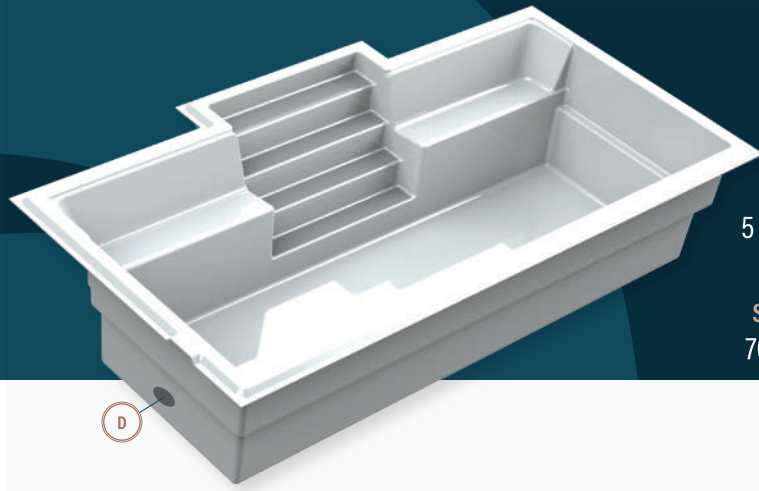

moVa

CONTEMPORARY POOLS

12' x 22'

CAPACITY
5 152 US gallons
19,502 litres

SHELL WEIGHT
700 kg | 1,600 lb

LEGEND

SKIMMER 	SIDE BOTTOM DRAIN 	WATER RETURN 	LED LIGHT 	WISPY GREY	RIVER CLAY	MOONSTONE	PARADISE SAND
				CLOUD WHITE	STONE GREY	MIDNIGHT SKY	DEEP SEA BLUE