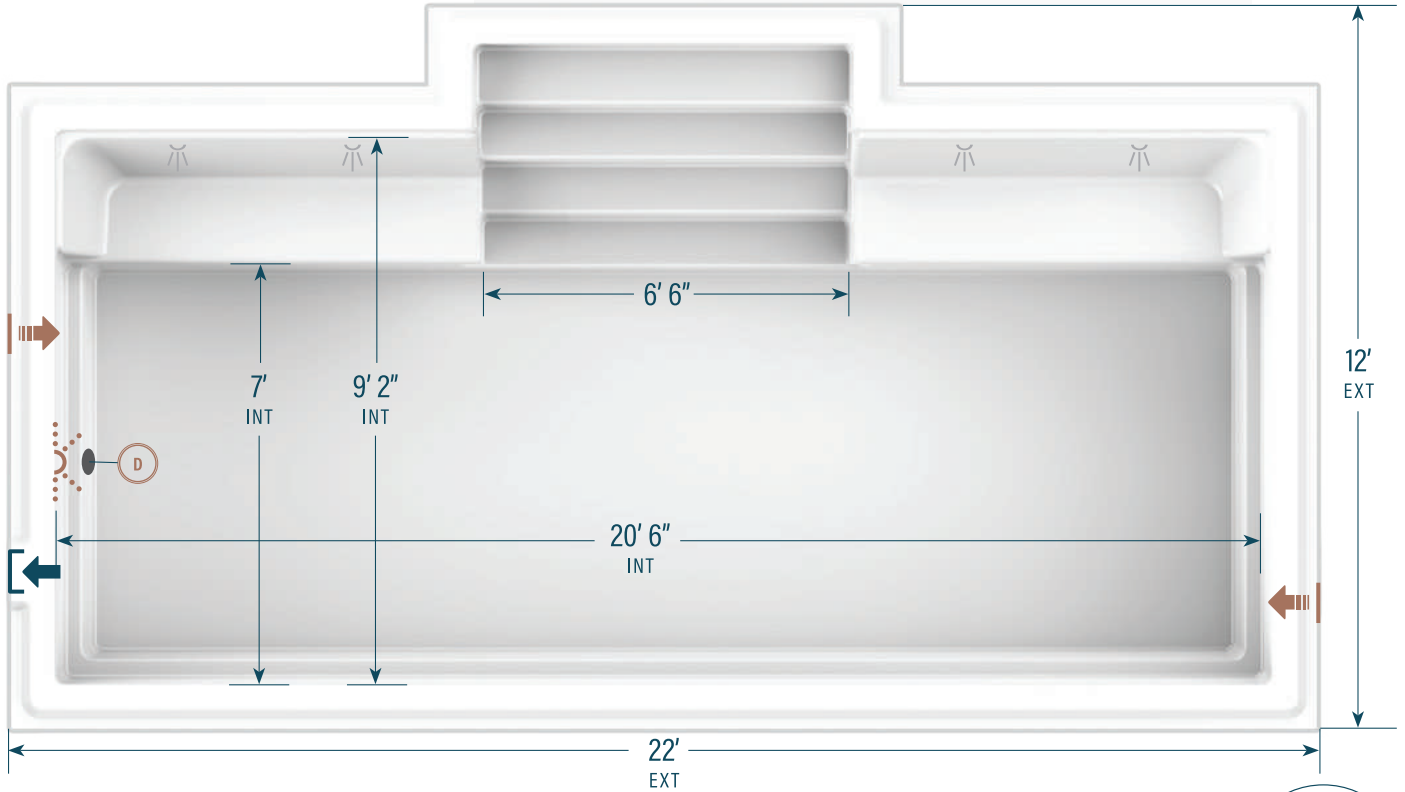

moVa

CONTEMPORARY POOLS

12' x 22'

CAPACITY
5 152 US gallons
19,502 litres

SHELL WEIGHT
700 kg | 1,600 lb

LEGEND

SKIMMER 	SIDE BOTTOM DRAIN 	WATER RETURN 	LED LIGHT 	WISPY GREY	RIVER CLAY	MOONSTONE	PARADISE SAND
				CLOUD WHITE	STONE GREY	MIDNIGHT SKY	DEEP SEA BLUE