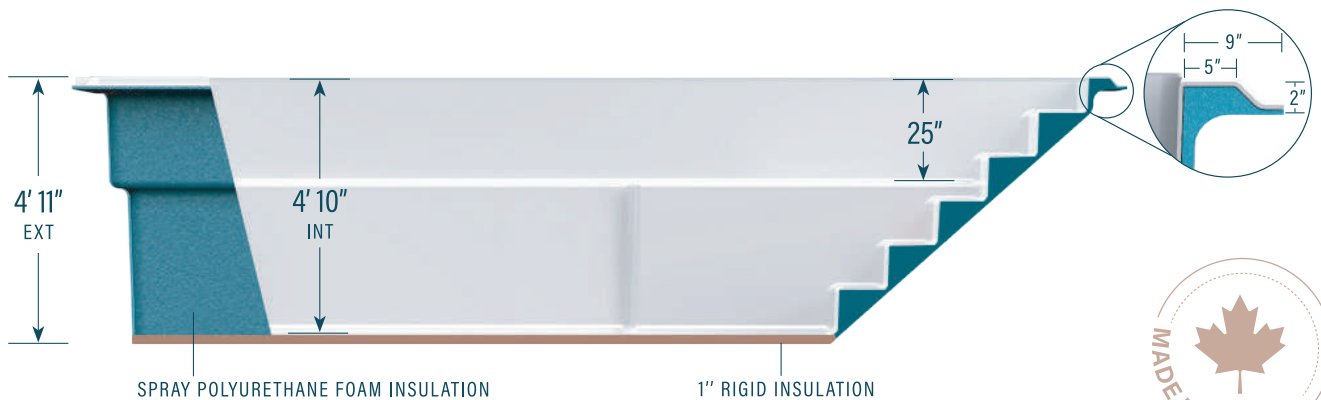

moval

CONTEMPORARY POOLS

12' x 20'

CAPACITY
5,245 US gallons
19,850 litres

SHELL WEIGHT
615 kg | 1,355 lbs

LEGEND

SKIMMER	→]	SIDE BOTTOM DRAIN	(D)	WATER RETURN	←	LED LIGHT	⋮	WISPY GREY	RIVER CLAY	MOONSTONE	PARADISE SAND
								CLOUD WHITE	STONE GREY	MIDNIGHT SKY	DEEP SEA BLUE