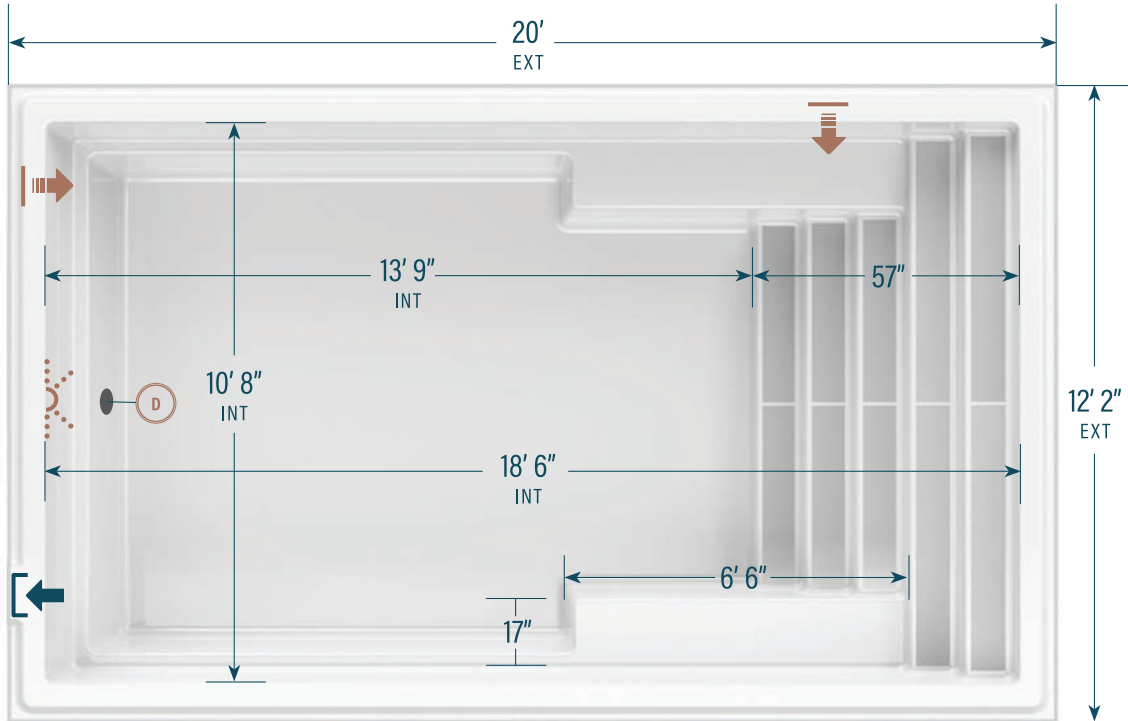

moval

CONTEMPORARY POOLS

12' x 20'

CAPACITY
5,245 US gallons
19,850 litres

SHELL WEIGHT
615 kg | 1,355 lbs

LEGEND

SKIMMER	→]	SIDE BOTTOM DRAIN	(D)	WATER RETURN	←	LED LIGHT	⋮	WISPY GREY	RIVER CLAY	MOONSTONE	PARADISE SAND
								CLOUD WHITE	STONE GREY	MIDNIGHT SKY	DEEP SEA BLUE