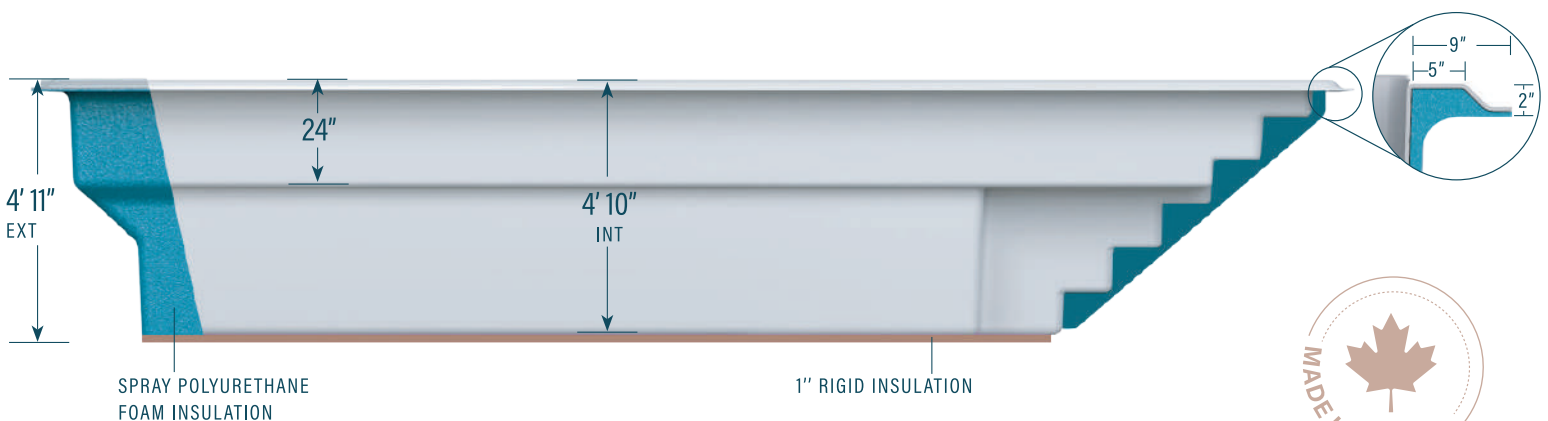

moVa

CONTEMPORARY POOLS

11' x 25'

CAPACITY
5,931 US gallons
22,452 litres

SHELL WEIGHT
726 kg | 1,600 lbs

LEGEND

SKIMMER	SIDE BOTTOM DRAIN	WATER RETURN	LED LIGHT	WISPY GREY	RIVER CLAY	MOONSTONE	PARADISE SAND
				CLOUD WHITE	STONE GREY	MIDNIGHT SKY	DEEP SEA BLUE