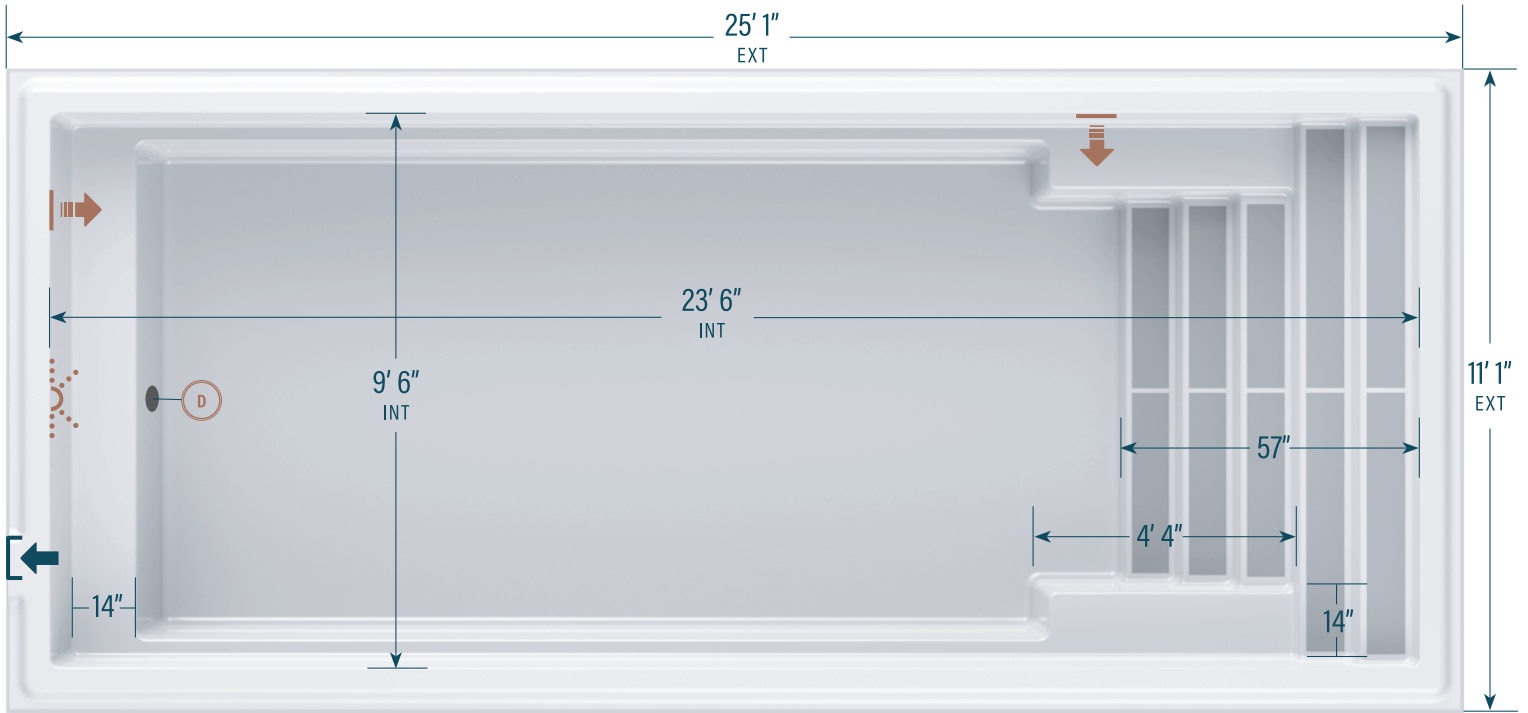

moVa

CONTEMPORARY POOLS

11' x 25'

CAPACITY
5,931 US gallons
22,452 litres

SHELL WEIGHT
726 kg | 1,600 lbs

LEGEND

SKIMMER	SIDE BOTTOM DRAIN	WATER RETURN	LED LIGHT	WISPY GREY	RIVER CLAY	MOONSTONE	PARADISE SAND
				CLOUD WHITE	STONE GREY	MIDNIGHT SKY	DEEP SEA BLUE