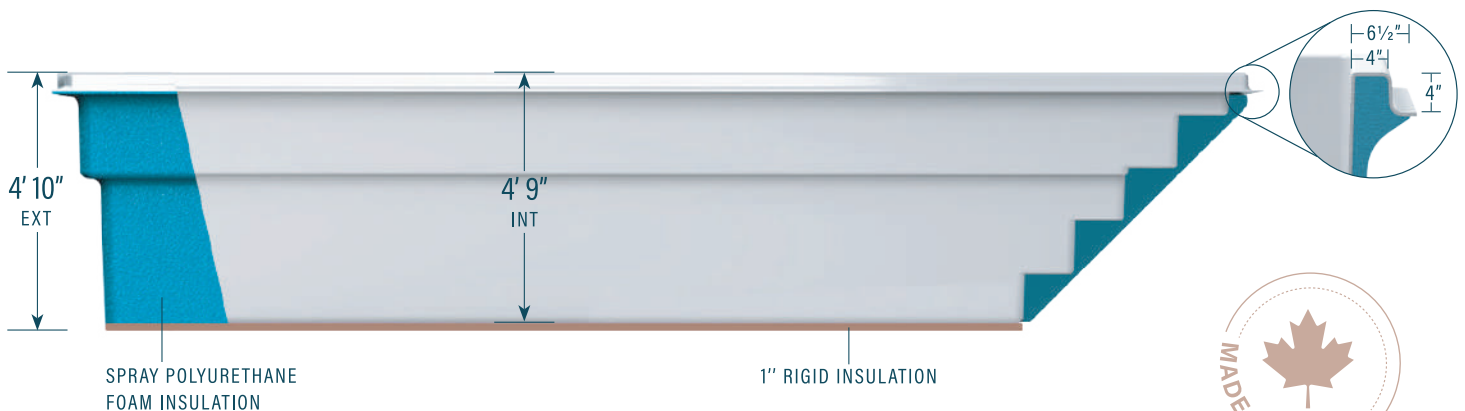

## 11' x 23'

**CAPACITY**  
5,566 US gallons  
21,070 litres

**SHELL WEIGHT**  
640 kg | 1,410 lbs

### LEGEND

SKIMMER [ ]	SIDE BOTTOM DRAIN (D)	WATER RETURN [ ]	LED LIGHT [ ]	WISPY GREY	RIVER CLAY	MOONSTONE	PARADISE SAND
				CLOUD WHITE	STONE GREY	MIDNIGHT SKY	DEEP SEA BLUE

The information in this document is provided for informational purposes only. Consult an authorized dealer and the Mova Pools installation guide for product specifications and installation instructions before purchasing a pool. An installation that does not conform to the instructions may void your warranty.