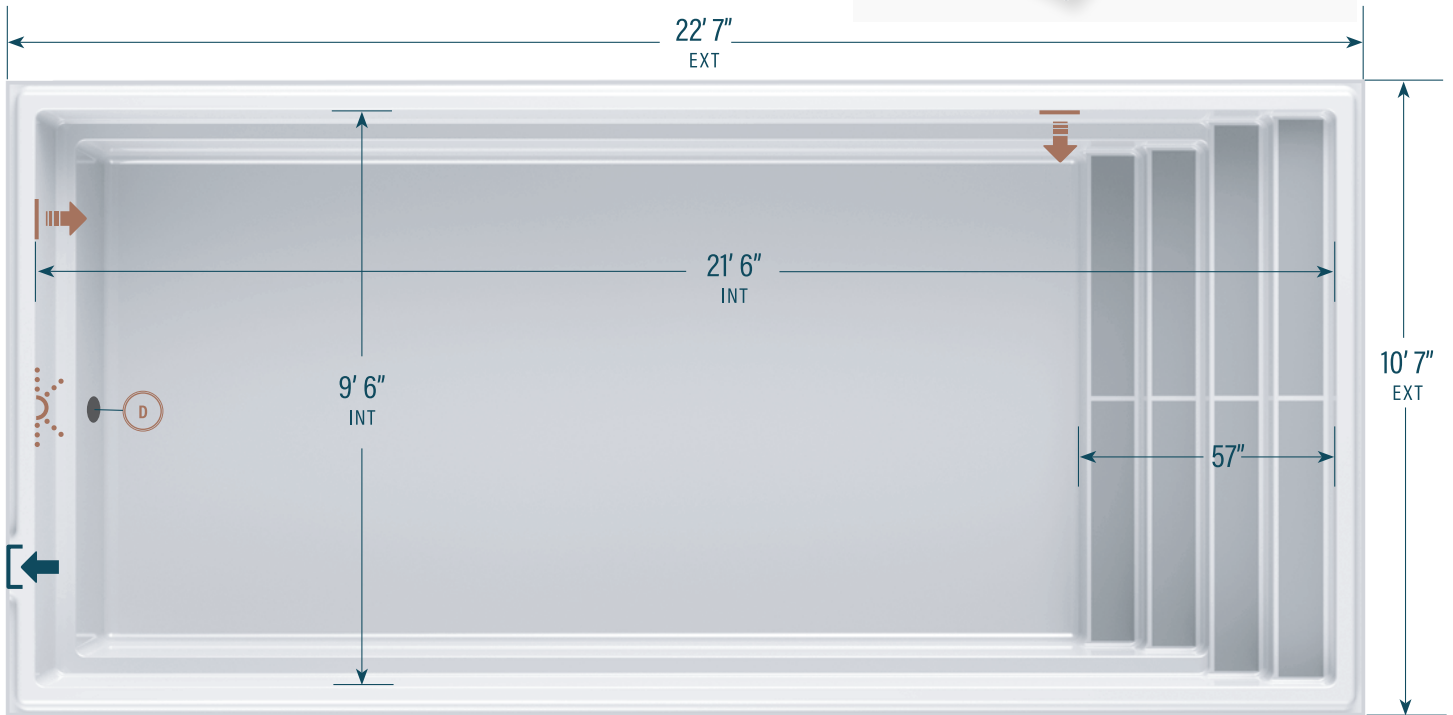

## 11' x 23'

**CAPACITY**  
5,566 US gallons  
21,070 litres

**SHELL WEIGHT**  
640 kg | 1,410 lbs

### LEGEND

SKIMMER [ ]	SIDE BOTTOM DRAIN (D)	WATER RETURN [ ]	LED LIGHT [ ]	WISPY GREY	RIVER CLAY	MOONSTONE	PARADISE SAND
				CLOUD WHITE	STONE GREY	MIDNIGHT SKY	DEEP SEA BLUE

The information in this document is provided for informational purposes only. Consult an authorized dealer and the Mova Pools installation guide for product specifications and installation instructions before purchasing a pool. An installation that does not conform to the instructions may void your warranty.