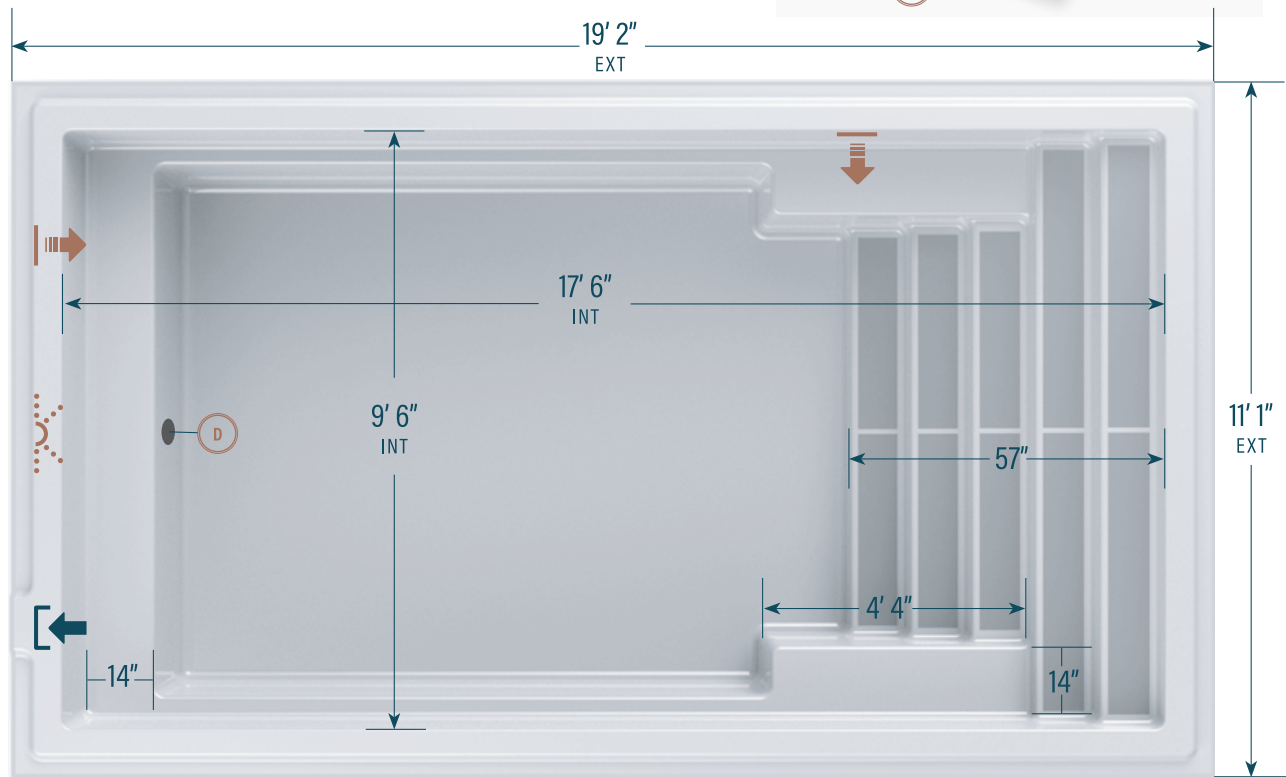

moval

CONTEMPORARY POOLS

11' x 19'

CAPACITY
4,173 US gallons
15,797 litres

SHELL WEIGHT
578 kg | 1,275 lbs

LEGEND

SKIMMER	SIDE BOTTOM DRAIN	WATER RETURN	LED LIGHT	WISPY GREY	RIVER CLAY	MOONSTONE	PARADISE SAND
				CLOUD WHITE	STONE GREY	MIDNIGHT SKY	DEEP SEA BLUE