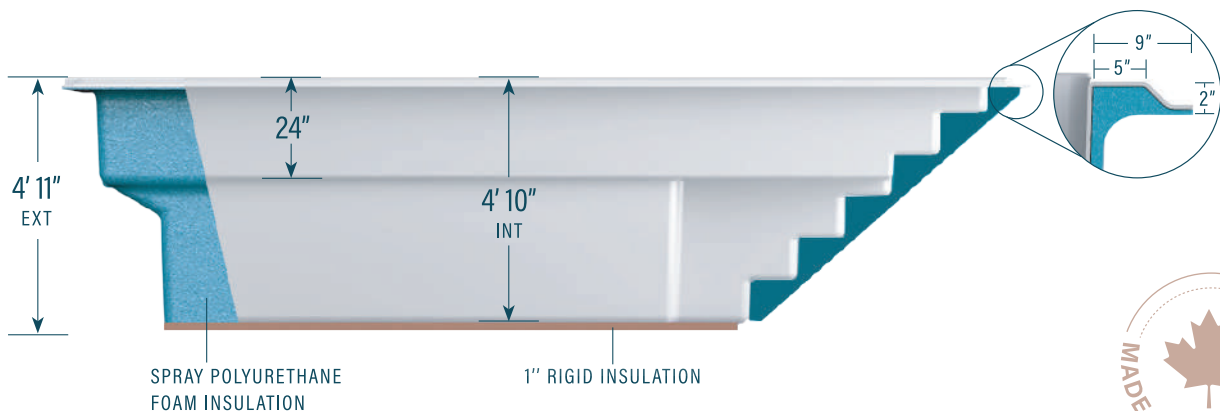

moval

CONTEMPORARY POOLS

11' x 19'

CAPACITY
4,173 US gallons
15,797 litres

SHELL WEIGHT
578 kg | 1,275 lbs

LEGEND

SKIMMER	SIDE BOTTOM DRAIN	WATER RETURN	LED LIGHT	WISPY GREY	RIVER CLAY	MOONSTONE	PARADISE SAND
				CLOUD WHITE	STONE GREY	MIDNIGHT SKY	DEEP SEA BLUE