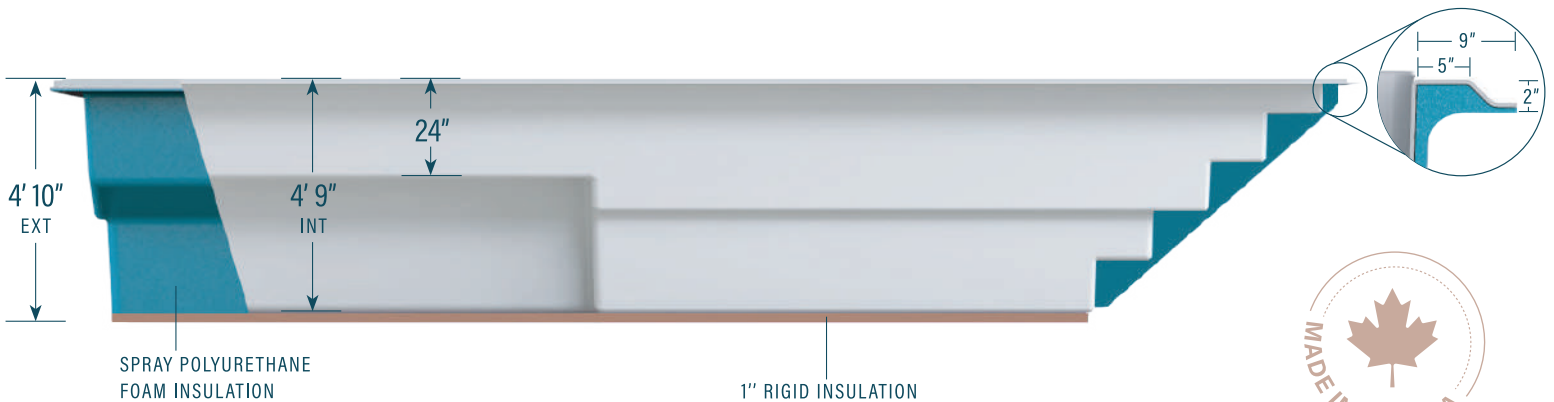

## 13' x 27'

**CAPACITY**  
7,600 US gallons  
28,769 litres

**SHELL WEIGHT**  
839 kg | 1,850 lbs

### LEGEND

SKIMMER	→ ]	SIDE BOTTOM DRAIN	(D)	WATER RETURN	← ]	LED LIGHT	⋆	WISPY GREY	RIVER CLAY	MOONSTONE	PARADISE SAND
								CLOUD WHITE	STONE GREY	MIDNIGHT SKY	DEEP SEA BLUE

The information in this document is provided for informational purposes only. Consult an authorized dealer and the Mova Pools installation guide for product specifications and installation instructions before purchasing a pool. An installation that does not conform to the instructions may void your warranty.