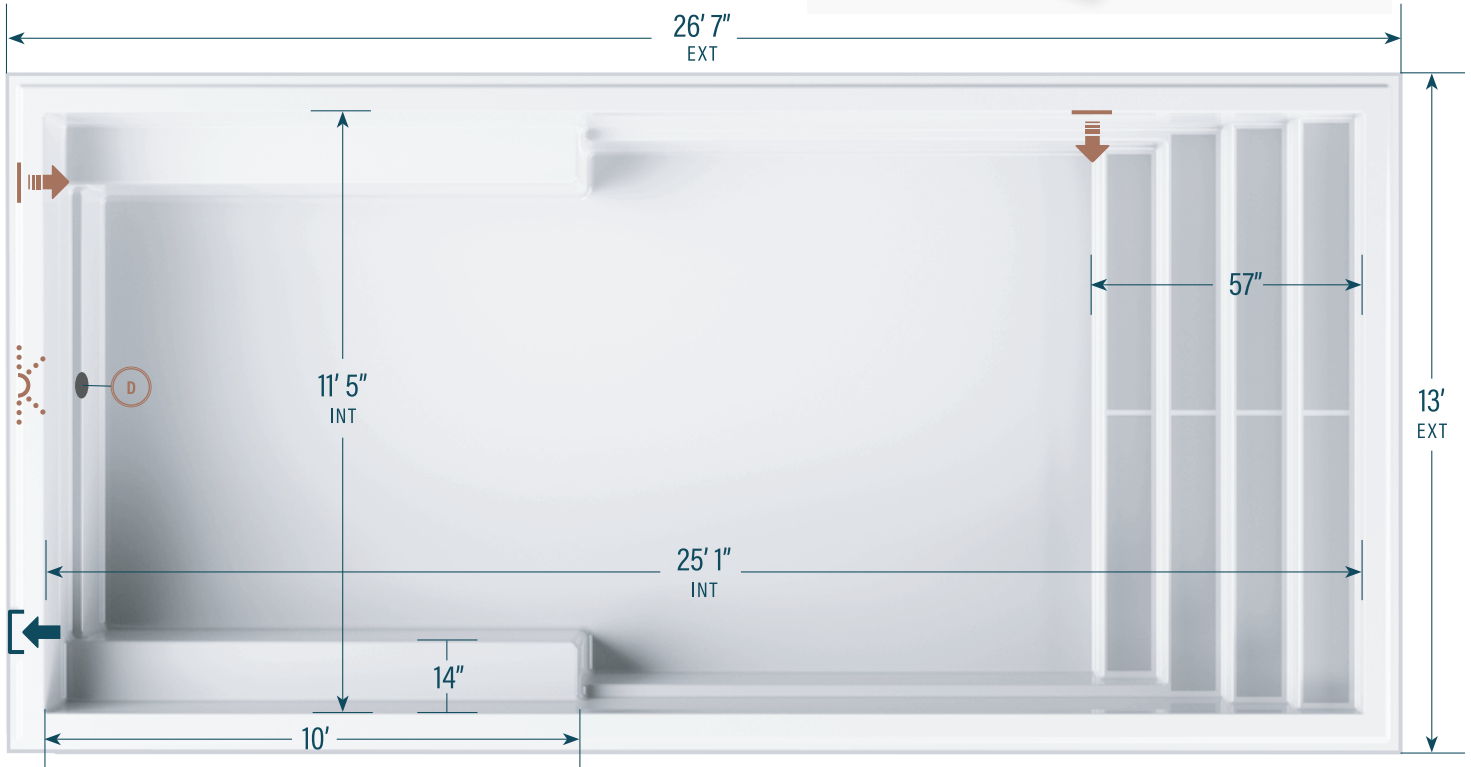

## 13' x 27'

**CAPACITY**  
7,600 US gallons  
28,769 litres

**SHELL WEIGHT**  
839 kg | 1,850 lbs

### LEGEND

SKIMMER	→ ]	SIDE BOTTOM DRAIN	(D)	WATER RETURN	← ]	LED LIGHT	⋆	WISPY GREY	RIVER CLAY	MOONSTONE	PARADISE SAND
								CLOUD WHITE	STONE GREY	MIDNIGHT SKY	DEEP SEA BLUE

The information in this document is provided for informational purposes only. Consult an authorized dealer and the Mova Pools installation guide for product specifications and installation instructions before purchasing a pool. An installation that does not conform to the instructions may void your warranty.