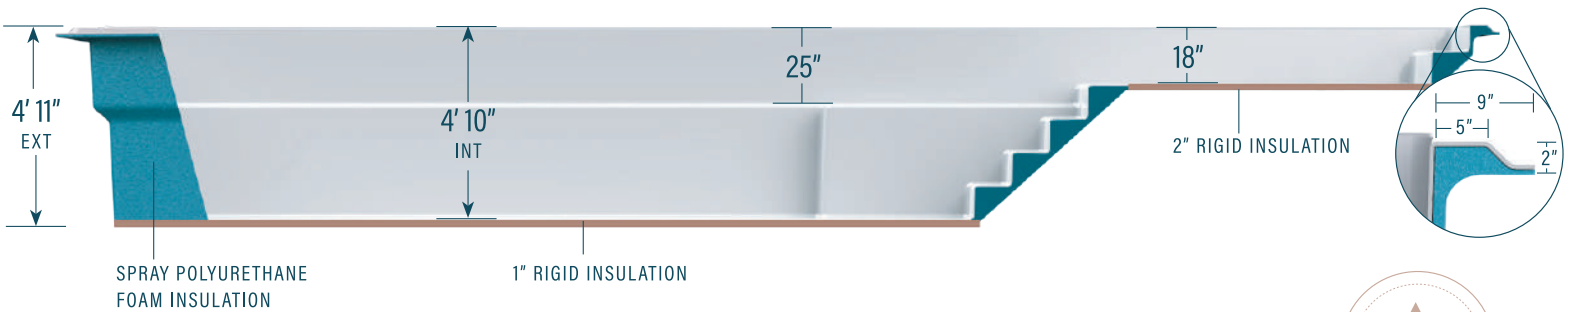

moval

CONTEMPORARY POOLS

12' x 37' with sun ledge

CAPACITY
8,702 US gallons
32,936 litres

SHELL WEIGHT
988 kg | 2,175 lbs

LEGEND

SKIMMER →]

SIDE BOTTOM DRAIN (D)

WATER RETURN ←]

LED LIGHT (light icon)

WISPY GREY

RIVER CLAY

MOONSTONE

PARADISE SAND

CLOUD WHITE

STONE GREY