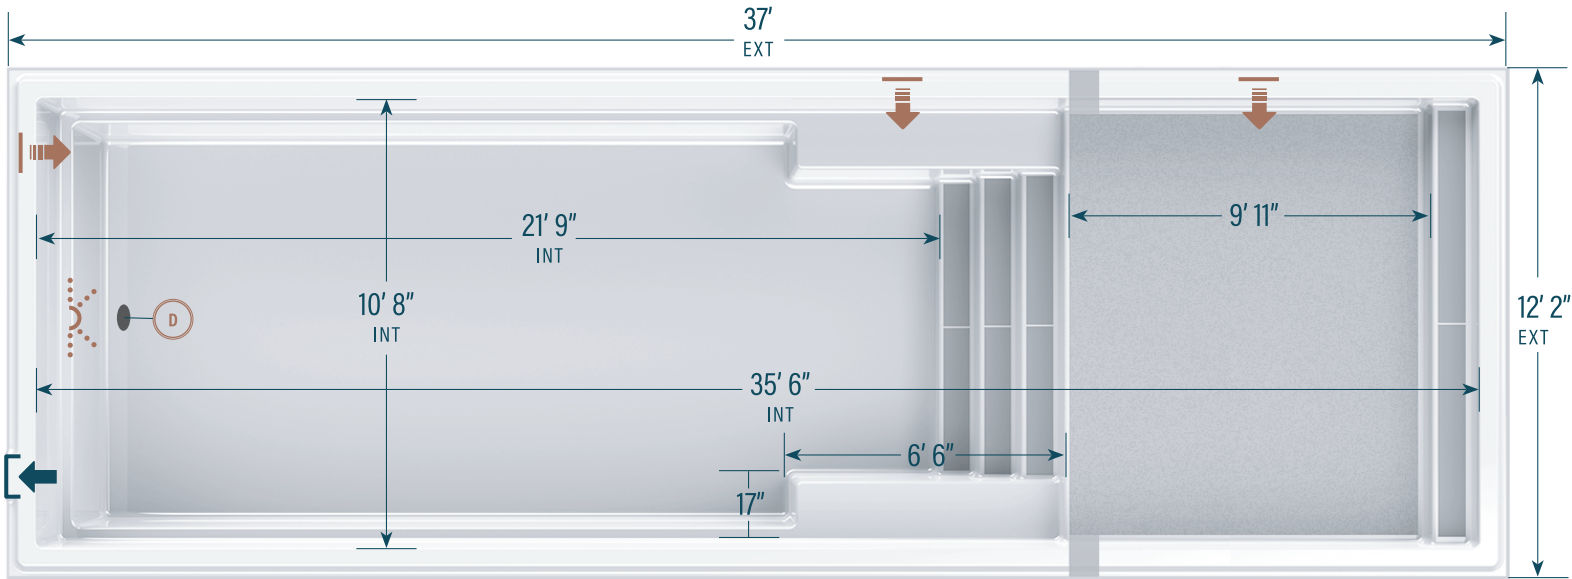

moval

CONTEMPORARY POOLS

12' x 37' with sun ledge

CAPACITY
8,702 US gallons
32,936 litres

SHELL WEIGHT
988 kg | 2,175 lbs

LEGEND

SKIMMER →]

SIDE BOTTOM DRAIN (D)