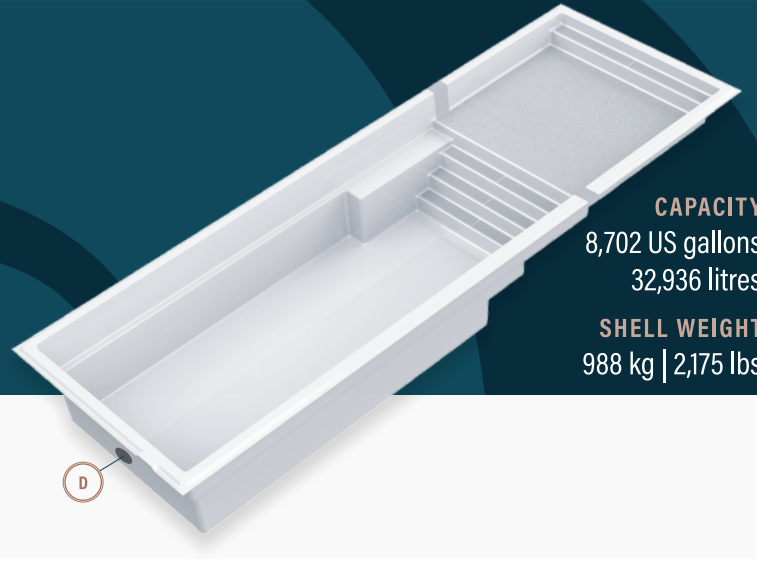

moval

CONTEMPORARY POOLS

12' x 37' with sun ledge

CAPACITY
8,702 US gallons
32,936 litres

SHELL WEIGHT
988 kg | 2,175 lbs

LEGEND

SKIMMER →]

SIDE BOTTOM DRAIN (D)

WATER RETURN ←]

LED LIGHT (light icon)

WISPY GREY

RIVER CLAY

MOONSTONE

PARADISE SAND

CLOUD WHITE

STONE GREY