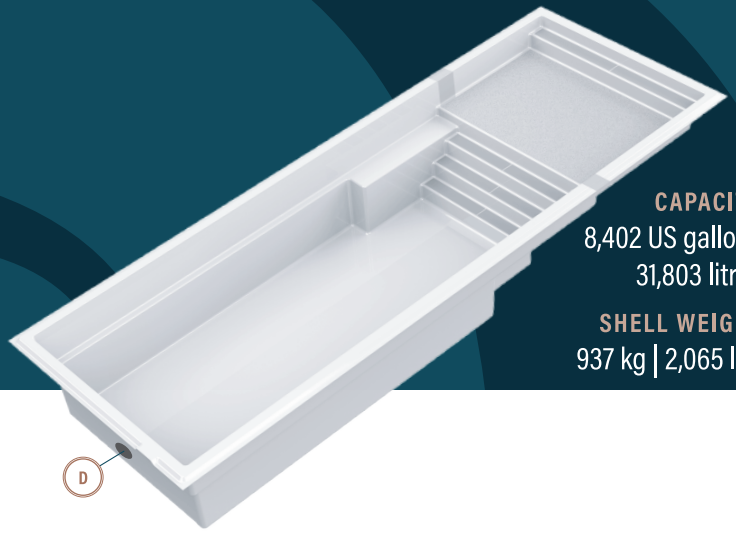

## 12' x 34' with sun ledge

**CAPACITY**  
8,402 US gallons  
31,803 litres

**SHELL WEIGHT**  
937 kg | 2,065 lbs

### LEGEND

SKIMMER → ]	SIDE BOTTOM DRAIN (D)	WATER RETURN ← ]	LED LIGHT (Dotted circle)	WISPY GREY	RIVER CLAY	MOONSTONE	PARADISE SAND
				CLOUD WHITE	STONE GREY	MIDNIGHT SKY	DEEP SEA BLUE

The information in this document is provided for informational purposes only. Consult an authorized dealer and the Mova Pools installation guide for product specifications and installation instructions before purchasing a pool. An installation that does not conform to the instructions may void your warranty.