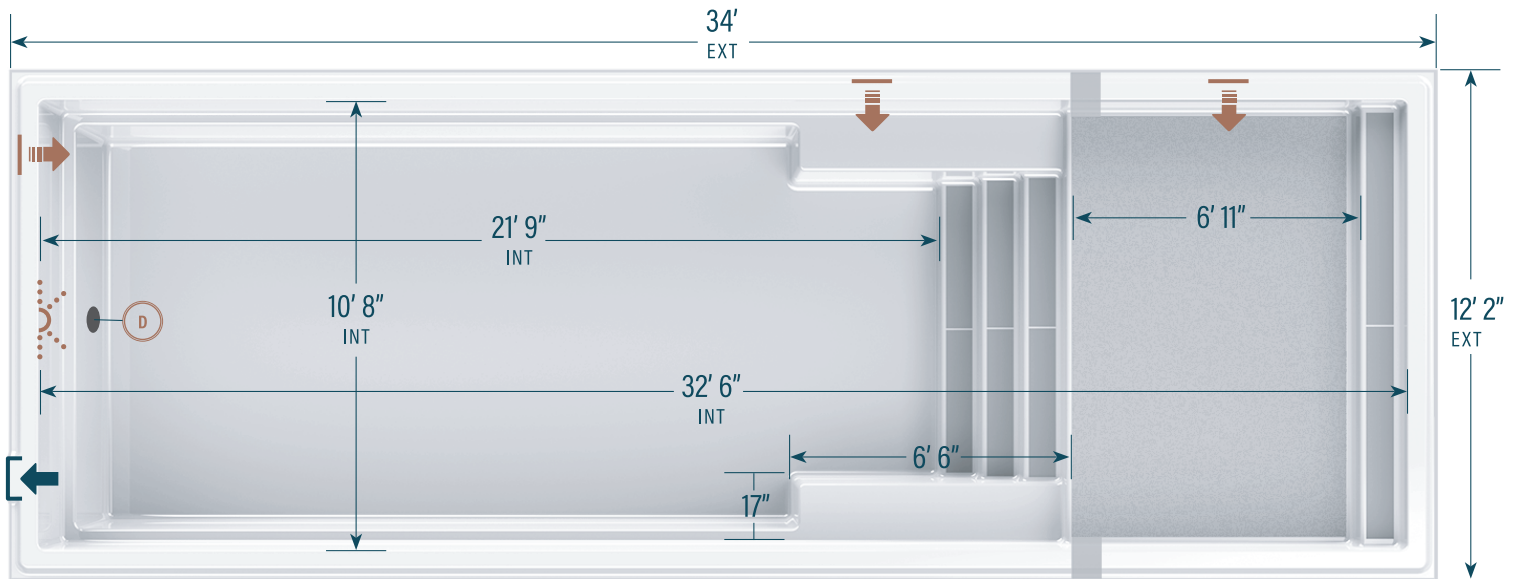

## 12' x 34' with sun ledge

**CAPACITY**  
8,402 US gallons  
31,803 litres

**SHELL WEIGHT**  
937 kg | 2,065 lbs

### LEGEND

SKIMMER → ]	SIDE BOTTOM DRAIN (D)	WATER RETURN ← ]	LED LIGHT (Dotted circle)	WISPY GREY	RIVER CLAY	MOONSTONE	PARADISE SAND
				CLOUD WHITE	STONE GREY	MIDNIGHT SKY	DEEP SEA BLUE

The information in this document is provided for informational purposes only. Consult an authorized dealer and the Mova Pools installation guide for product specifications and installation instructions before purchasing a pool. An installation that does not conform to the instructions may void your warranty.