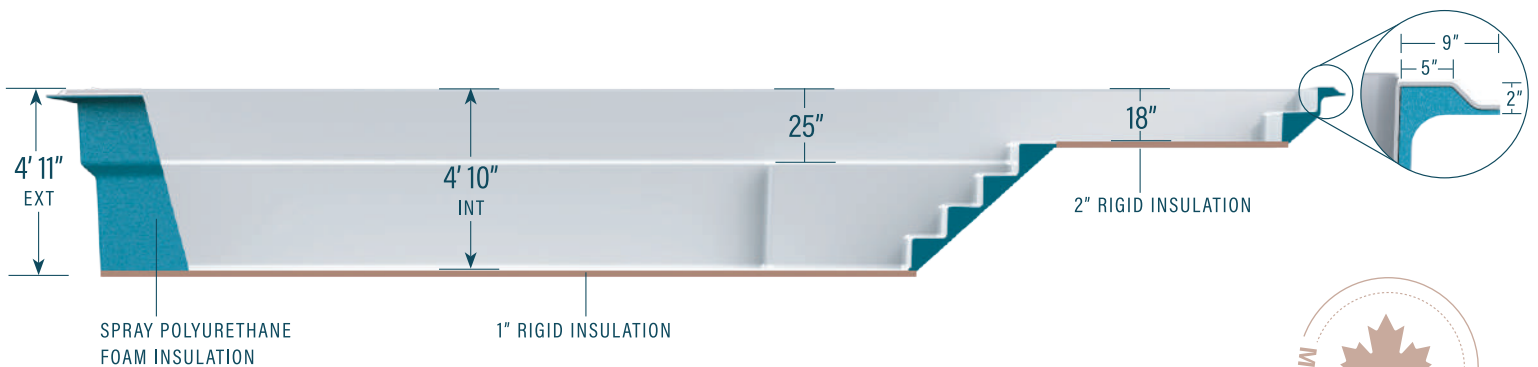

## 12' x 34' with sun ledge

**CAPACITY**  
8,402 US gallons  
31,803 litres

**SHELL WEIGHT**  
937 kg | 2,065 lbs

### LEGEND

SKIMMER → ]	SIDE BOTTOM DRAIN (D)	WATER RETURN ← ]	LED LIGHT (Dotted circle)	WISPY GREY	RIVER CLAY	MOONSTONE	PARADISE SAND
				CLOUD WHITE	STONE GREY	MIDNIGHT SKY	DEEP SEA BLUE

The information in this document is provided for informational purposes only. Consult an authorized dealer and the Mova Pools installation guide for product specifications and installation instructions before purchasing a pool. An installation that does not conform to the instructions may void your warranty.