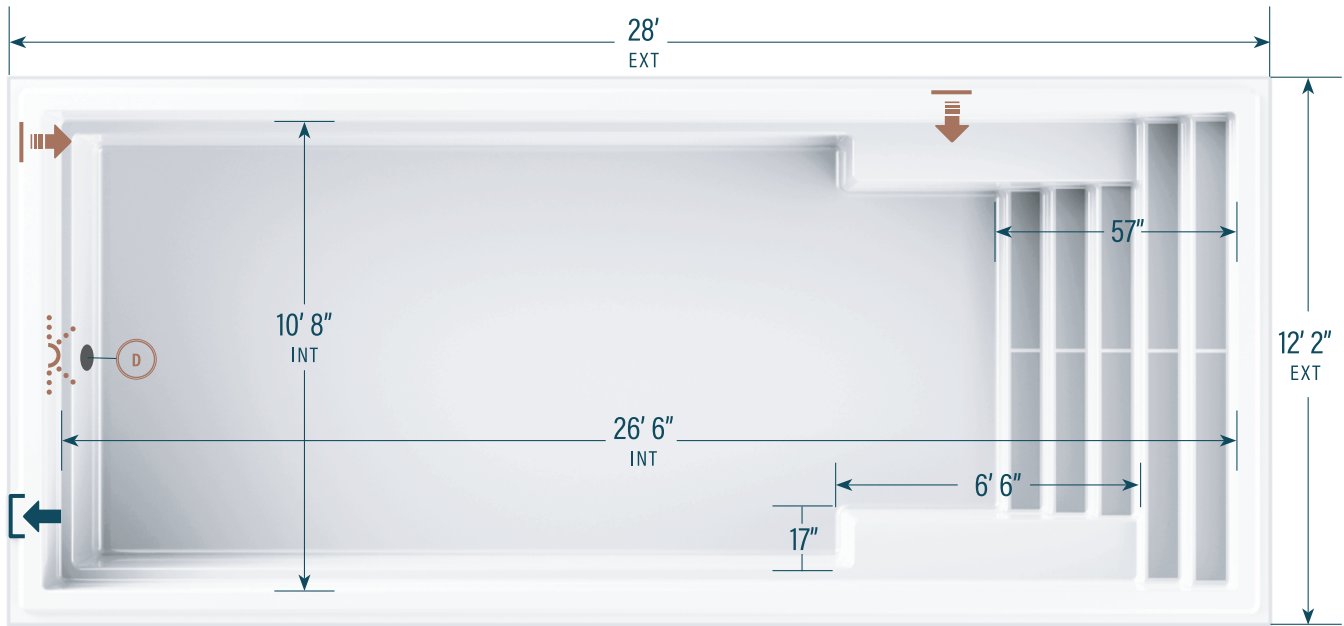

moVa

CONTEMPORARY POOLS

12' x 28'

CAPACITY
7,718 US gallons
35,087 litres

SHELL WEIGHT
862 kg | 1,900 lbs

LEGEND

SKIMMER	→]	SIDE BOTTOM DRAIN	⊙	WATER RETURN	←]	LED LIGHT	⋯	WISPY GREY	RIVER CLAY	MOONSTONE	PARADISE SAND
								CLOUD WHITE	STONE GREY	MIDNIGHT SKY	DEEP SEA BLUE