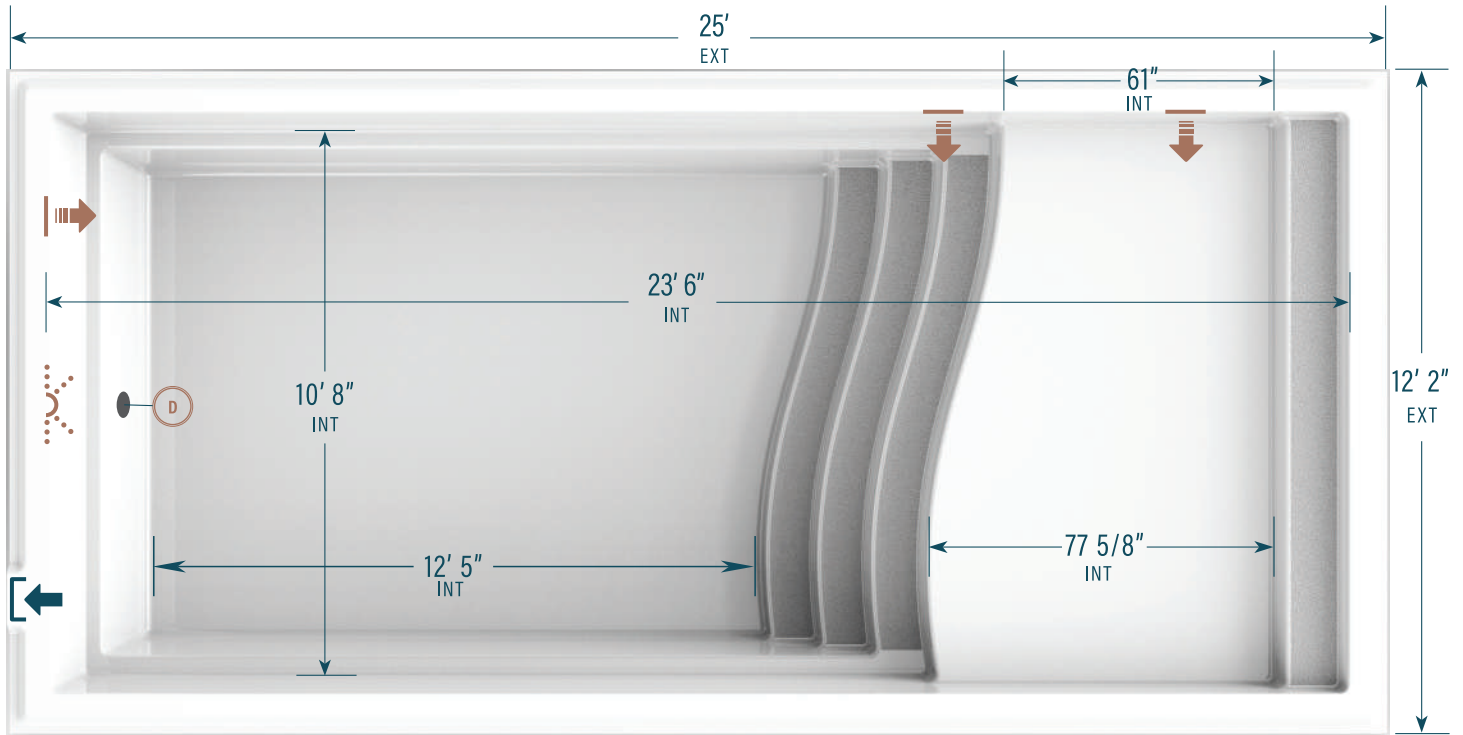

moVa

CONTEMPORARY POOLS

12' x 25' Signature

CAPACITY
5 931 US gallons
22 452 litres

SHELL WEIGHT
726 kg | 1 600 lbs

LEGEND

SKIMMER	SIDE BOTTOM DRAIN	WATER RETURN	LED LIGHT	WISPY GREY	RIVER CLAY	MOONSTONE	PARADISE SAND
				CLOUD WHITE	STONE GREY	MIDNIGHT SKY	DEEP SEA BLUE