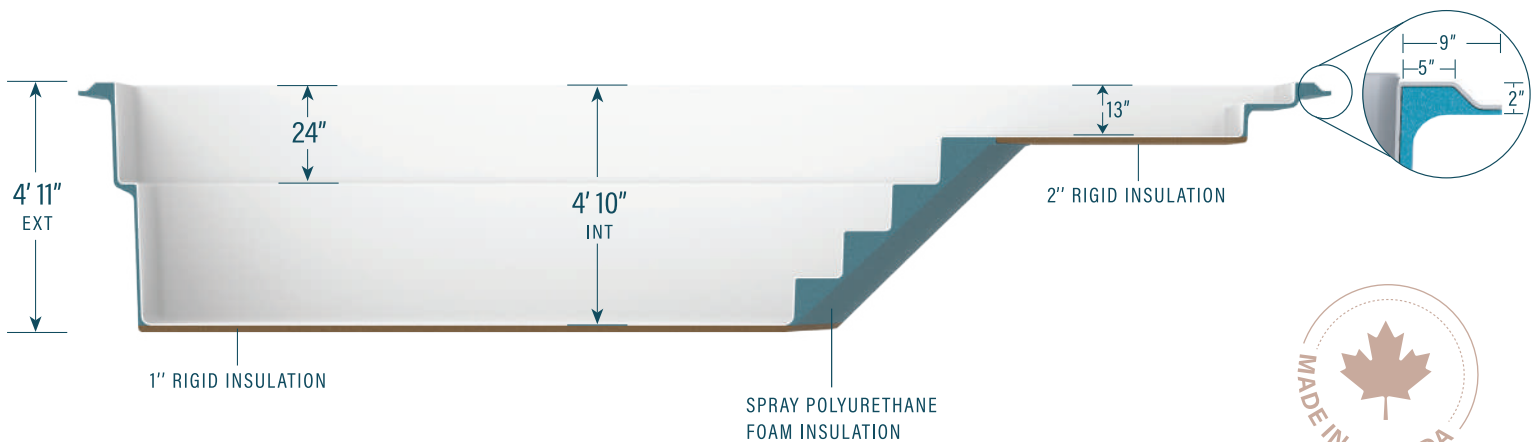

moVa

CONTEMPORARY POOLS

12' x 25' Signature

CAPACITY
5 931 US gallons
22 452 litres

SHELL WEIGHT
726 kg | 1 600 lbs

LEGEND

SKIMMER	SIDE BOTTOM DRAIN	WATER RETURN	LED LIGHT	WISPY GREY	RIVER CLAY	MOONSTONE	PARADISE SAND
				CLOUD WHITE	STONE GREY	MIDNIGHT SKY	DEEP SEA BLUE